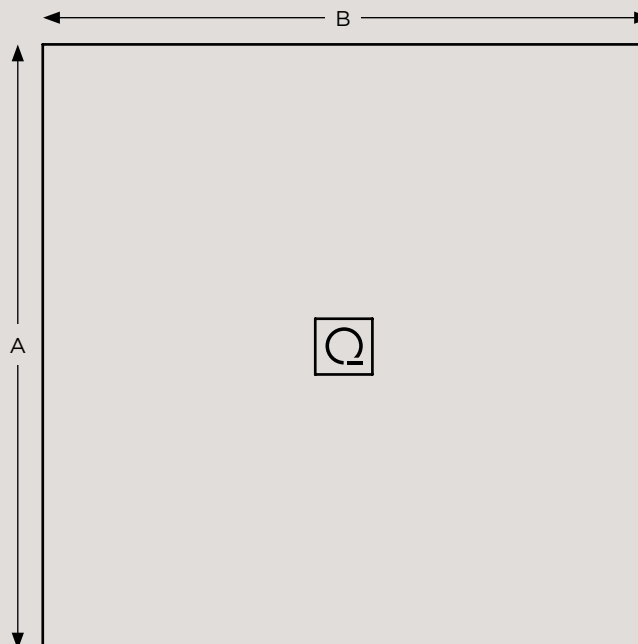

STANDARD COLOURS | COULEURS STANDARDS | COLORI DI SERIE
STANDARDFARBEN | COLORES ESTÁNDAR | STANDARDNE BOJE

SPECIAL COLOURS | COULEURS SPÉCIALES | COLORI SPECIALI
SPEZIALFARBEN | COLORES ESPECIALES | POSEBNE BOJE

PRINT

213 RAL