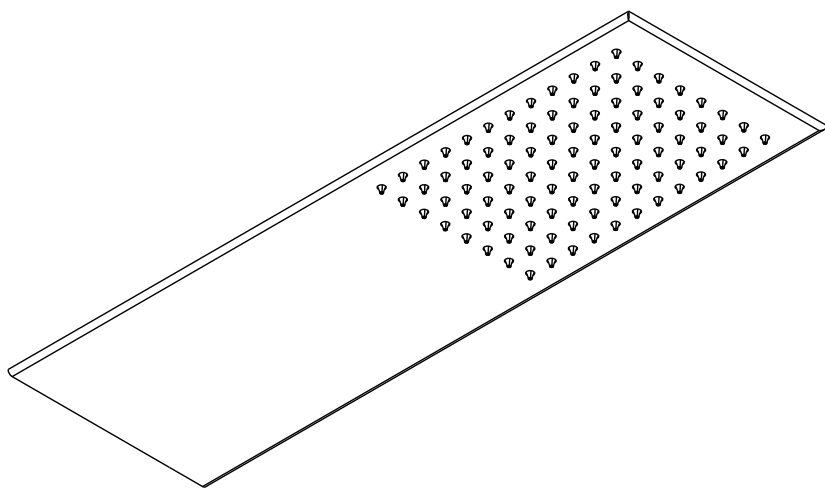

APPROSINE®
CUISINE & BAIN

Pommeaux Haut Quadro

Ref. : ZSOF117CR

1

Montaggio Assembly

MIN - MAX

OK

2