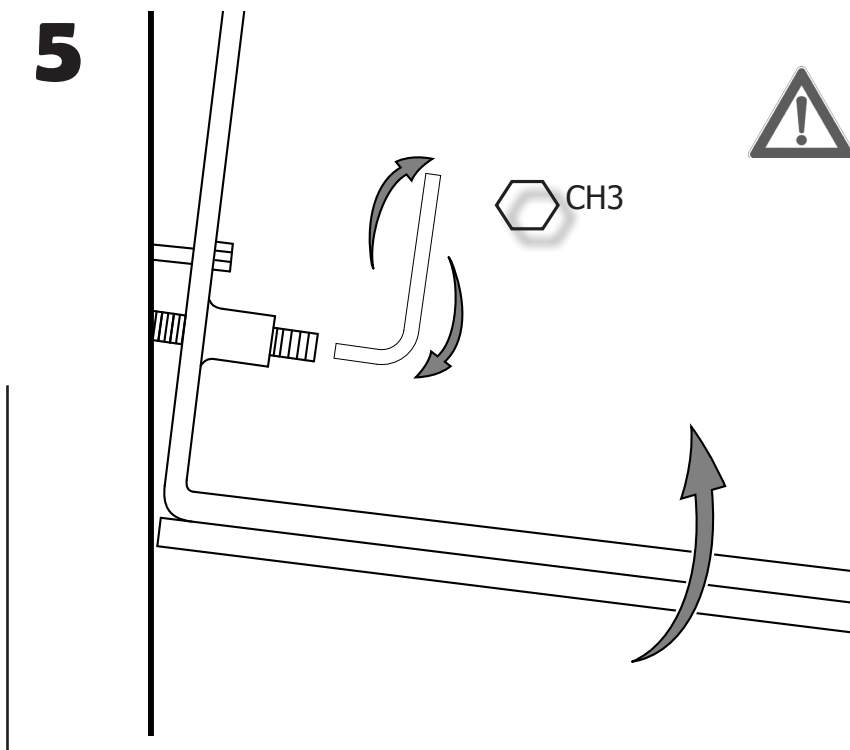

APPROSINE®
CUISINE & BAIN

Pommeaux Haut Quadro

Ref. : ZSOF117CR

1

Montaggio Assembly

MIN - MAX

OK

2

3

4

5

6

7

8

Manutenzione Service