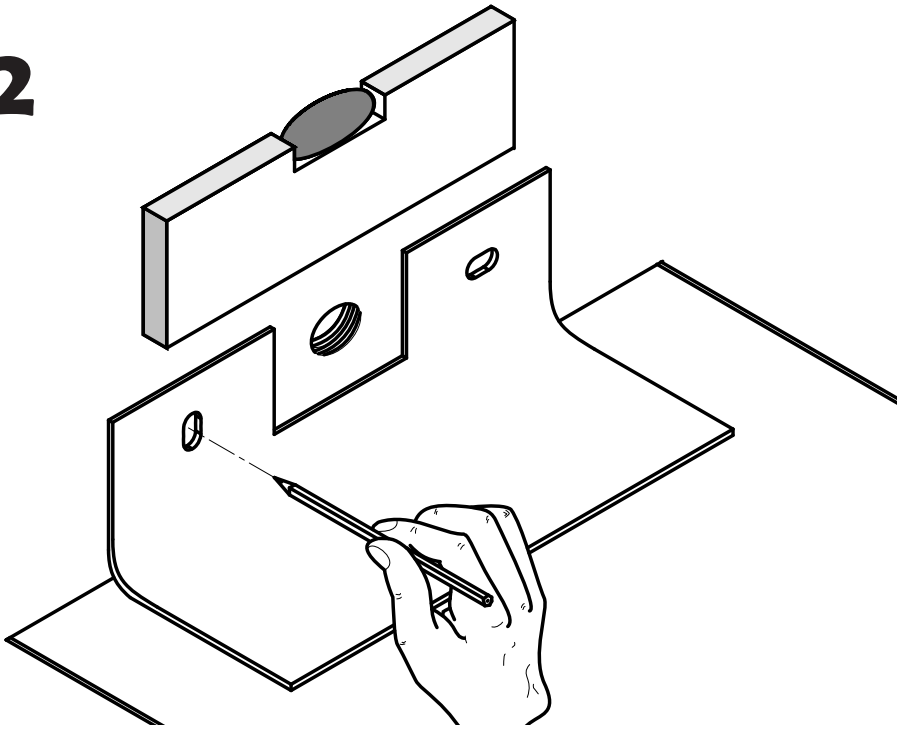

APPROSINE®
CUISINE & BAIN

Pommeaux Haut Quadro

Ref. : ZSOF117CR

1

Montaggio Assembly

MIN - MAX

OK

2