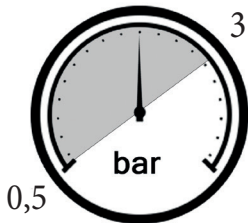

APPROSINE®
CUISINE & BAIN

Pommeaux Haut Quadro

Ref. : ZSOF117CR

1

Montaggio Assembly

MIN - MAX

OK

2