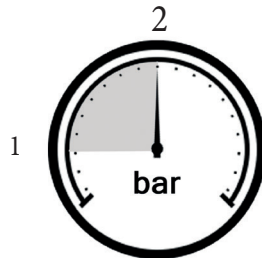

APPROSINE®
CUISINE & BAIN

Pommeaux Haut Quadro

Ref. : ZSOF117CR

1

Montaggio Assembly

MIN - MAX

OK

2