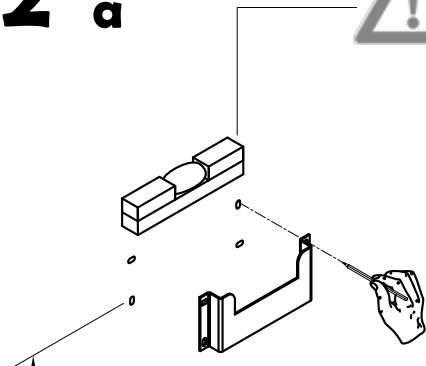

MIN - MAX

3

OK

Δp : differenza pressione in entrata
different inlet water pressure

Δp MAX 1bar

2 a

940

1020

b

150

1310

c**d****e****f**

CALDO
HOT

FREDDO
COLD

F Funzionamento

Working