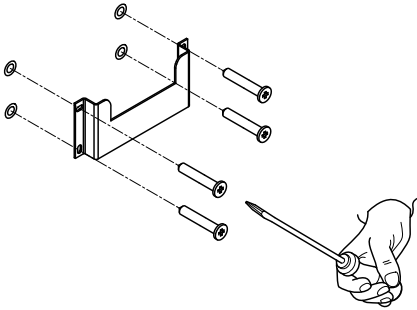

MIN - MAX

3

OK

Δp : differenza pressione in entrata
different inlet water pressure

Δp MAX 1bar

2 a

940

1020

b

150

1310

c**d****e****f**

CALDO
HOT

FREDDO
COLD

F Funzionamento

Working